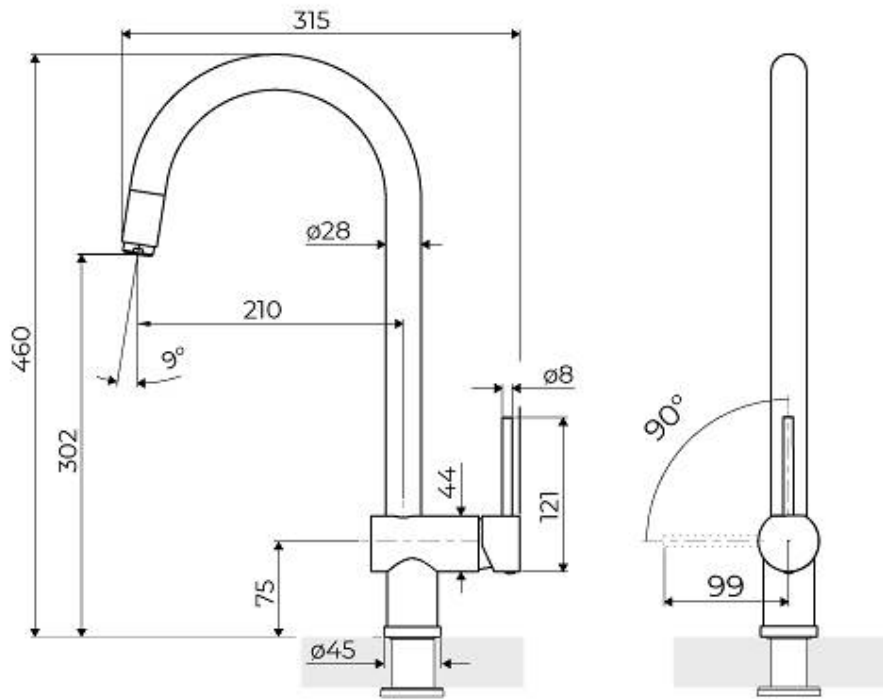

VOLTA

Mixer Taps

Code: 8491 100

DETAILS

Mixer type Single lever mixer tap with rotating barrel and extractable shower head.

Material Brass

Texture Satin

Rotating angle 140°

Strengthening plate ø45mm

Cartridge With ceramic discs

Mixer hole ø35 mm

Max worktop thickness 55mm

FEATURES

Extractable spout

Rotating angle

All the taps have a wide angle of rotation. Some models even permit a full 360° rotation.

Strengthening plate

Foster's mixer taps are equipped with the strengthening plate that offers perfect stability on any sink.

TECHNICAL DATA

GALLERY